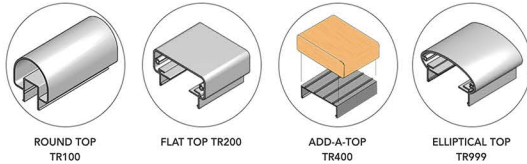

Stainless Cable Railing

Stainless Cable Railing is perfect for projects that desire a more contemporary or nautical feel. Using quality 316 stainless steel cable and stainless steel hardware, our Stainless Cable Railing performs in the harshest of conditions. Typical applications utilize horizontal cables spaced 3" on center.

AS&D Options

CHOOSE A TOP RAIL STYLE

ROUND TOP
TR100

FLAT TOP
TR200

ADD-A-TOP
TR400

ELLIPTICAL TOP
TR999

Custom

Custom extrusions per your design. Minimum quantities, die and design fees may apply.

- Classic design
- Economical
- 5/8" x 5/8" Picket

Stainless Steel Cables

- Modern design
- See-through railing
- 1/8" or 3/16" Stainless Steel cable

CHOOSE A MOUNTING STYLE

Surface Mount

Fascia Mount

Flush Mount