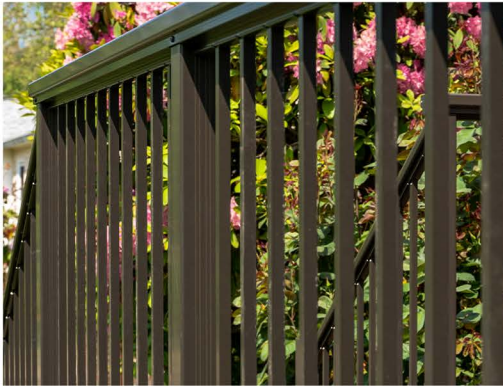

AS&D Options

CHOOSE A TOP RAIL STYLE

Custom

Custom extrusions per your design. Minimum quantities, die and design fees may apply.

CHOOSE A FINISH COLOR

CHOOSE AN INFILL OPTION

Glass Panels

- Unobstructed view
- Excellent wind break
- 1/4" Tempered glass

Pickets

- Classic design
- Economical
- 5/8" x 5/8" Picket

Stainless Steel Cables

- Modern design
- See-through railing
- 1/8" or 3/16" Stainless Steel cable

CHOOSE A MOUNTING STYLE

Surface Mount

Fascia Mount

Flush Mount

Core Mount

Knife Plate

www.RicksFencing.com

HILLSBORO
4543 SE TV Hwy
(503) 640-5434

GRESHAM
17855 NE Halsey St
(503) 669-0795

SALEM
8755 Portland Rd NE
(503) 463-8331

VANCOUVER
13203 NE Fourth Plain Blvd
(360) 253-3792

TRI-CITIES
9120 W Clearwater Ave
(509) 736-3325

Aluminum Handrails