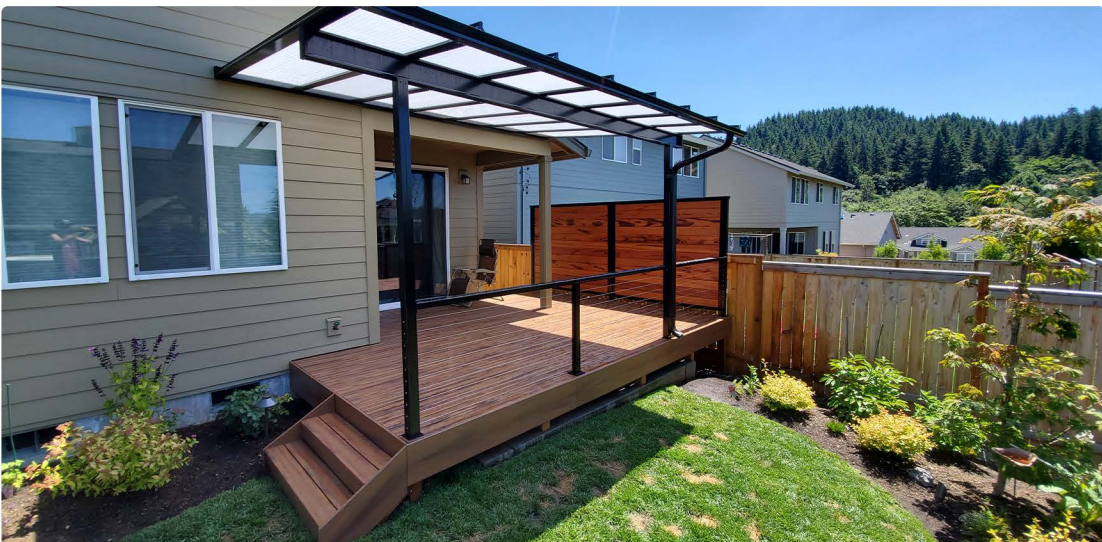

Evolution Series Colors

Colors as shown are an approximation. For accurate color reference, please request a sample.

The Rick's Community Support Drive was proud to donate this project in association with the Make-A-Wish Foundation. For more information visit www.ricksfencing.com/community-support